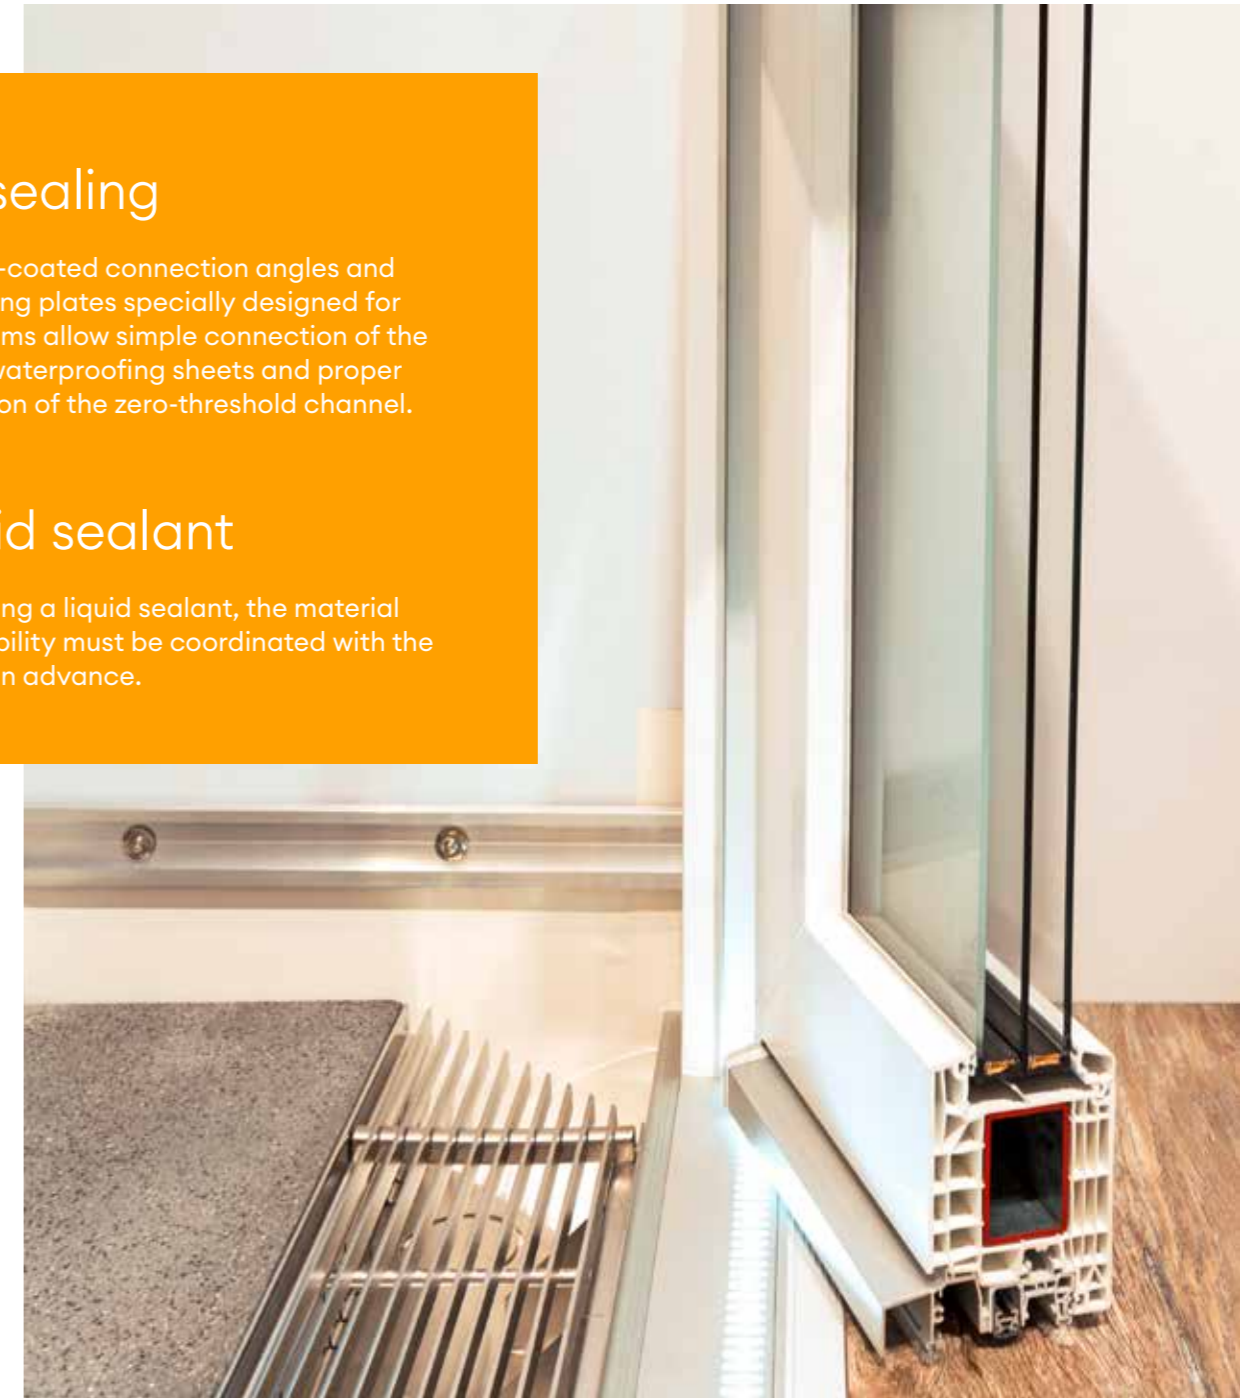

Kömmerring 76 double seal		Kömmerring 76 centre seal		Kömmerring 88 centre seal	
Centre-hung glazed door, single-leaf, inward opening	ift	🌀	ift	🌀	ift	🌀
Centre-hung glazed door, two-part, inward opening	ift	🔊	ift	🔊	ift	🔊
Side entrance door, single-leaf, inward opening	ift	🌀	ift	🌀	ift	🌀
Side entrance door, two-part, inward opening	ift	🔊	ift	🔊	ift	🔊
Residential door, single-leaf, inward opening	ift	🌀	ift	🌀	ift	🌀