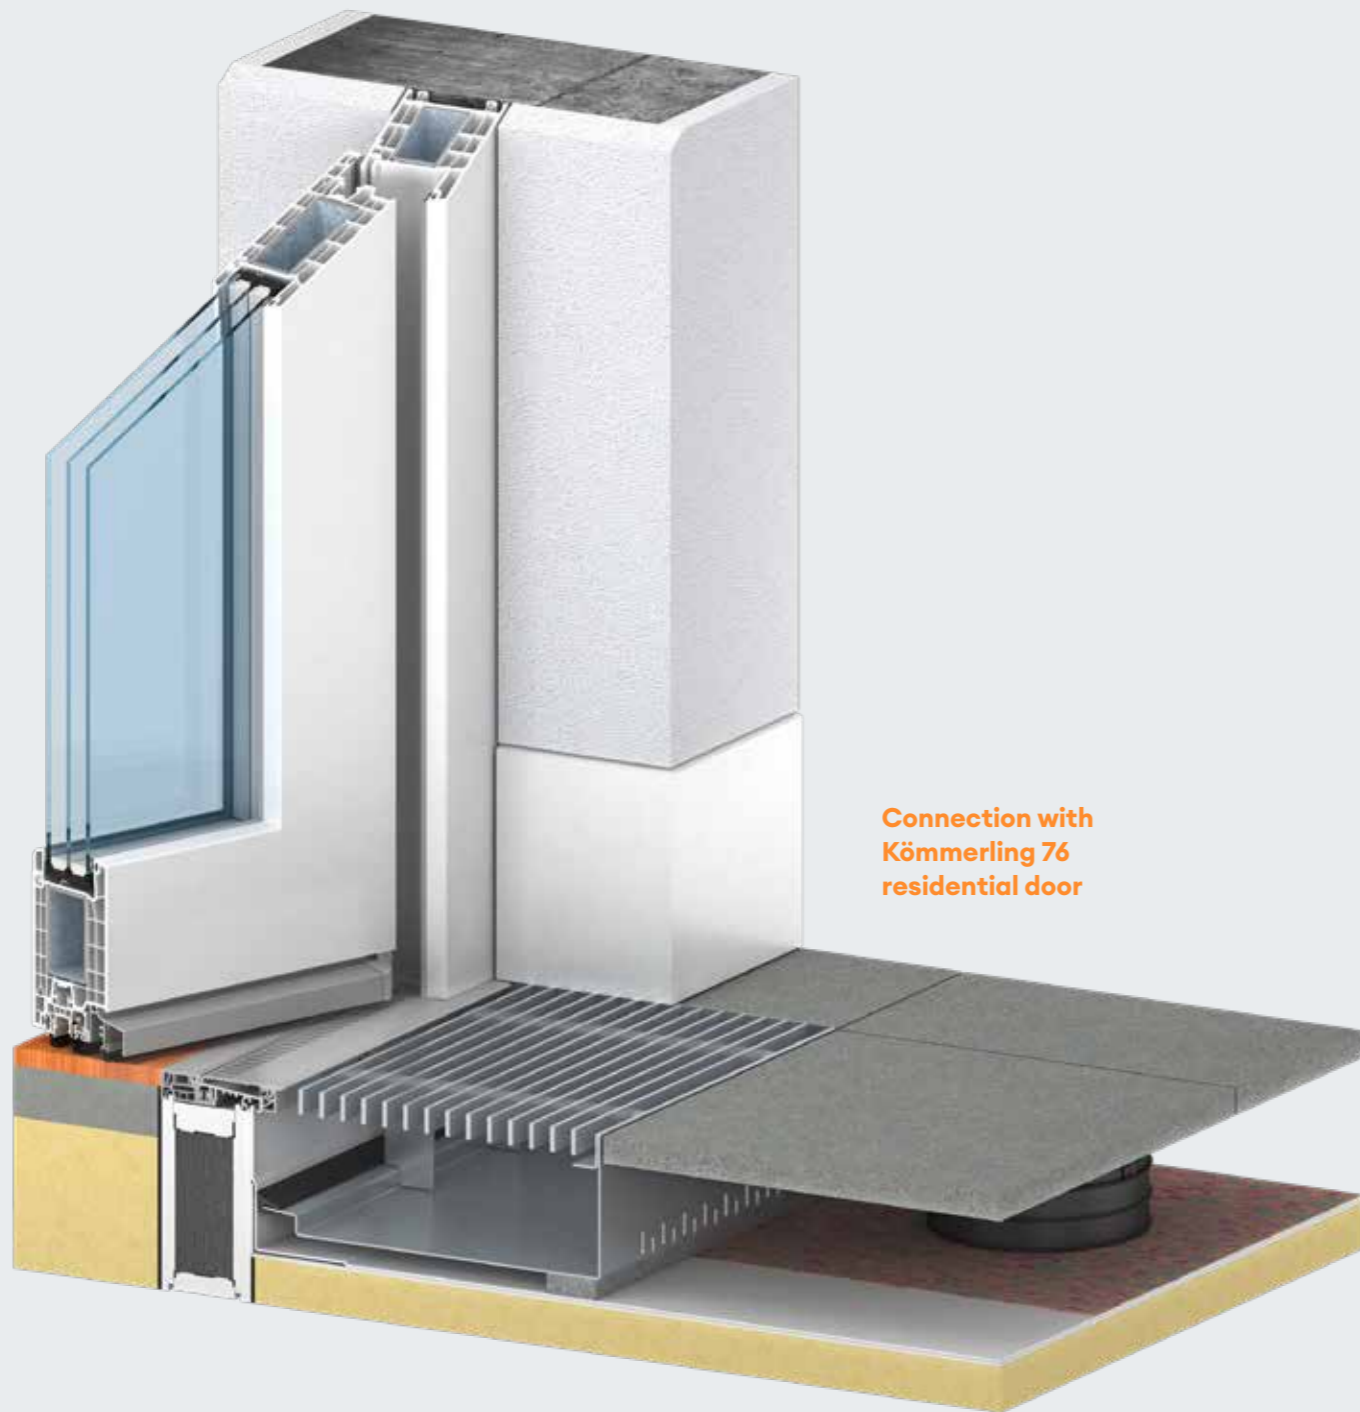

TESTED QUALITY FROM KÖMMERLING

Connection with
Kömmerring 76
residential door

Foil sealing

EVALON-coated connection angles and connecting plates specially designed for the systems allow simple connection of the flexible waterproofing sheets and proper installation of the zero-threshold channel.

Liquid sealant

When using a liquid sealant, the material compatibility must be coordinated with the supplier in advance.